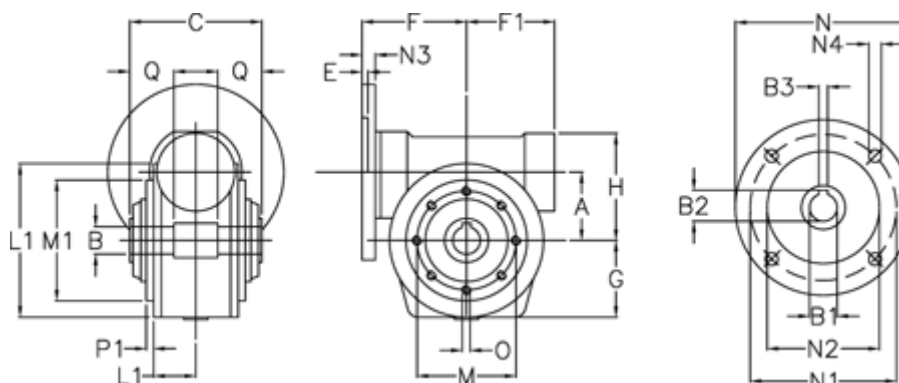

# Data Sheet

Article number: 3902049028727  
Description: Worm gear  
VF 49-P-28-71B5

## Measures

A	= 49.5	F1	= 63	N1	= 130
B	= 25 H7	G	= 56	N2	= 110
B1	E7 = 14	H	= 80	N3	= 10.5
B2	= 16.3	L	= 107.5	N4	= 9.5
B3	H9 = 5	L1	= 36.8	O	= M6x8
C	= 82	M	= 94	P1	= 2.5
E	= 3	M1	= 68	Q	= 22.5
F	= 70	N	= 160		